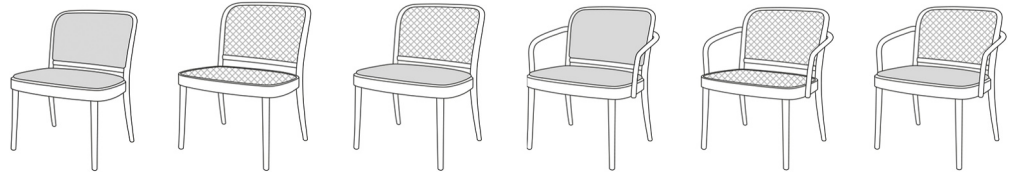

## TON R&amp;D

Product number	326 811	327 811	313 813	315 813	316 813	317 813
Type	armchair	armchair	barstool	barstool	barstool	barstool
Type of wood	beech	beech	beech	beech	beech	beech
Seat option	veneer	upholstery	upholstery	cane/mesh	veneer	upholstery
Back option	cane/mesh	cane/mesh	upholstery	cane/mesh	cane/mesh	cane/mesh
Armrest option						
Technical Information			high/low	high/low	high/low	high/low
Total width (cm)	50	50	48/46	48/46	48/46	48/46
Total depth (cm)	53,5	53,5	53	53	53	53
Total height (cm)	80	80	109/92	109/92	109/92	109/92
Armrest height (cm)	70	68				
Seat height (cm)	46	46	78/61	78/61	78/61	78/61
Width of seat (cm)	45	45	45	45	45	45
Depth of seat (cm)	41	41	41	41	41	41
Weight of product (kg)	4,5	4,7	5,7/5,4	4,6/4,3	4,8/4,5	5,3/5
Consumption of fabric (m)		0,284	0,585			0,284
Consumption of leather (m <sup>2</sup> )		0,682	1,529			0,682
Packing (pcs)	1	1	1	1	1	1
Volume (m <sup>3</sup> /pc)	0,292	0,292	0,374/0,319	0,374/0,319	0,374/0,319	0,374/0,319
Package dimensions (cm)	55 × 55 × 84	55 × 55 × 84	56 × 51 × 114/ 56 × 51 × 97	56 × 51 × 114/ 56 × 51 × 97	56 × 51 × 114/ 56 × 51 × 97	56 × 51 × 114/ 56 × 51 × 97
Bicolour						
Stackability						
Embossed seat/backrest						
Leg connection colour						

10-YEAR  
WARRANTY

ISO 9001 : 2015  
ISO 14001 : 2015

Claesson  
Koivisto Rune

Product number	363 816	365 816	367 816	363 817	365 817	367 817
Type	lounge armchair	lounge armchair	lounge armchair	lounge armchair	lounge armchair	lounge armchair
Type of wood	beech	beech	beech	beech	beech	beech
Seat option	upholstery	cane/mesh	upholstery	upholstery	cane/mesh	upholstery
Back option	upholstery	cane/mesh	cane/mesh	upholstery	cane/mesh	cane/mesh
Armrest option						